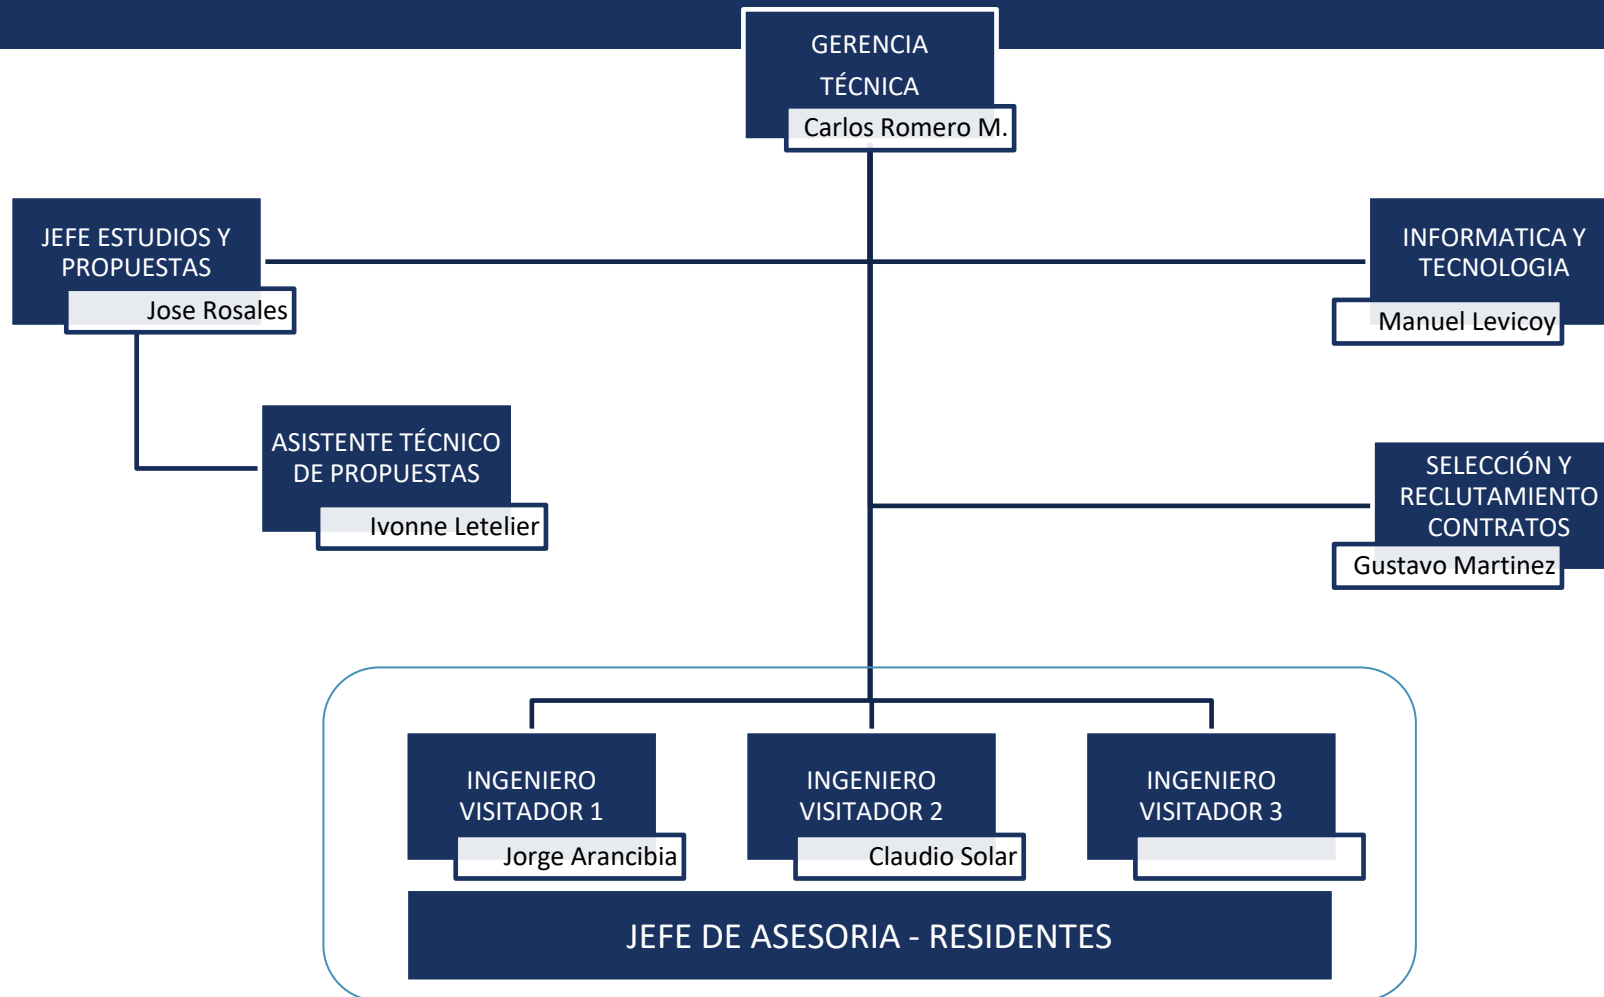

ESTRUCTURA ORGANIZACIONAL

Bogado
INGENIEROS CONSULTORES

noviembre de 2022

ESTRUCTURA ORGANIZACIONAL

ESTRUCTURA ORGANIZACIONAL

ESTRUCTURA ORGANIZACIONAL

ESTRUCTURA ORGANIZACIONAL

ESTRUCTURA ORGANIZACIONAL

ESTRUCTURA ORGANIZACIONAL

An aerial photograph of a multi-lane highway bridge spanning a lush green landscape. The bridge is supported by concrete pillars and carries several vehicles, including a large blue truck and a smaller white truck. The surrounding area is a mix of dense green forests and open green fields. In the background, rolling hills are visible under a soft, orange-hued sky, suggesting a sunset or sunrise. The word "GRACIAS" is overlaid in white capital letters in the center of the image.