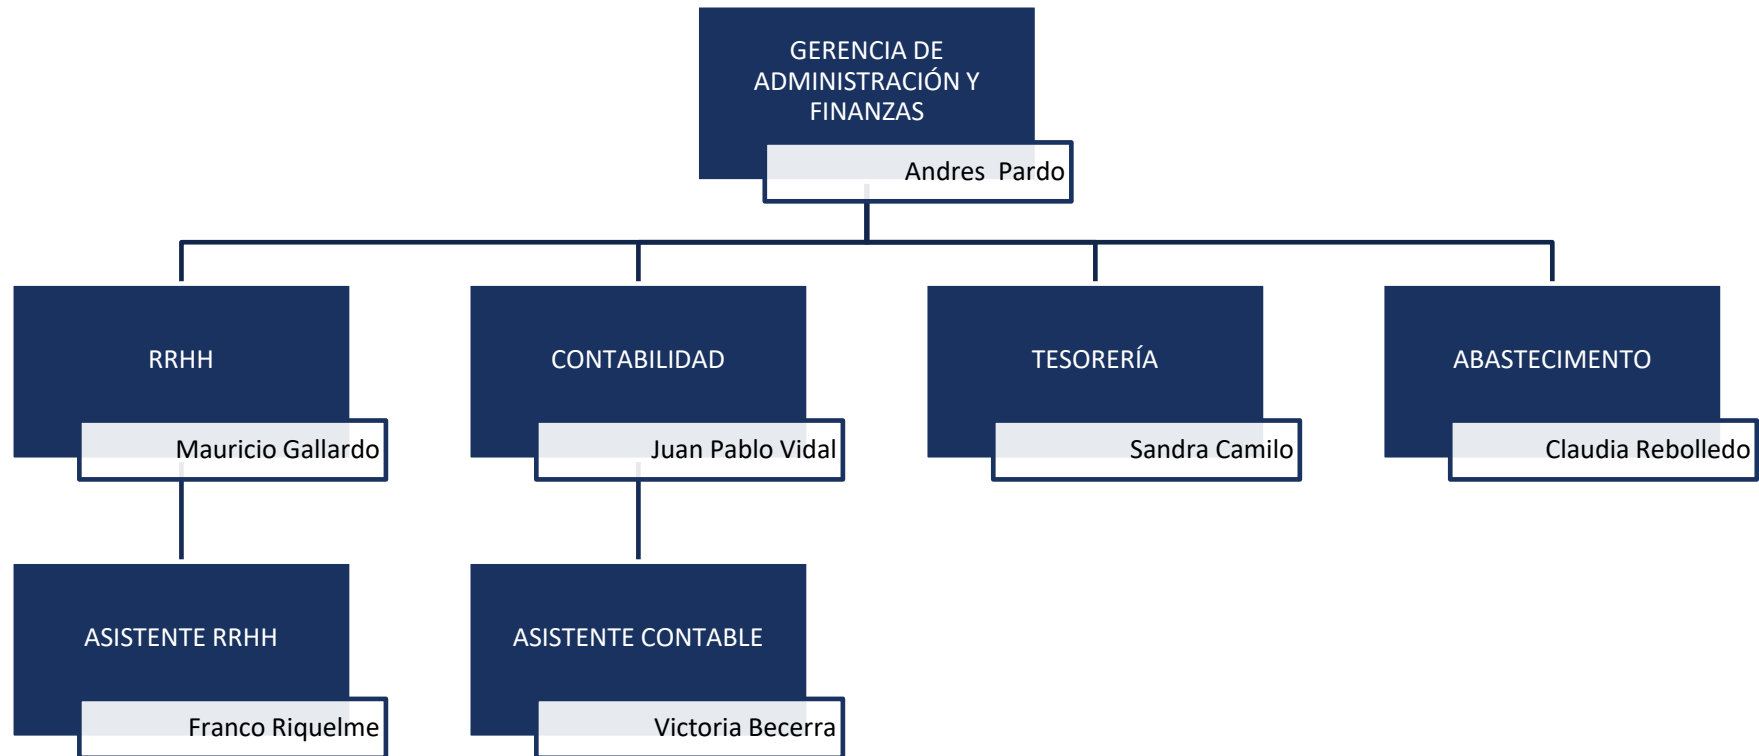

ESTRUCTURA ORGANIZACIONAL

Bogado
INGENIEROS CONSULTORES

noviembre de 2022

ESTRUCTURA ORGANIZACIONAL

ESTRUCTURA ORGANIZACIONAL

ESTRUCTURA ORGANIZACIONAL

ESTRUCTURA ORGANIZACIONAL

ESTRUCTURA ORGANIZACIONAL

ESTRUCTURA ORGANIZACIONAL

An aerial photograph of a multi-lane highway bridge spanning a lush green landscape. The bridge is supported by concrete pillars and carries several vehicles, including a large blue truck and a smaller white truck. The surrounding area is a mix of dense green forests and open green fields. In the background, rolling hills are visible under a soft, orange-hued sky, suggesting a sunset or sunrise. The word "GRACIAS" is overlaid in white capital letters in the center of the image.