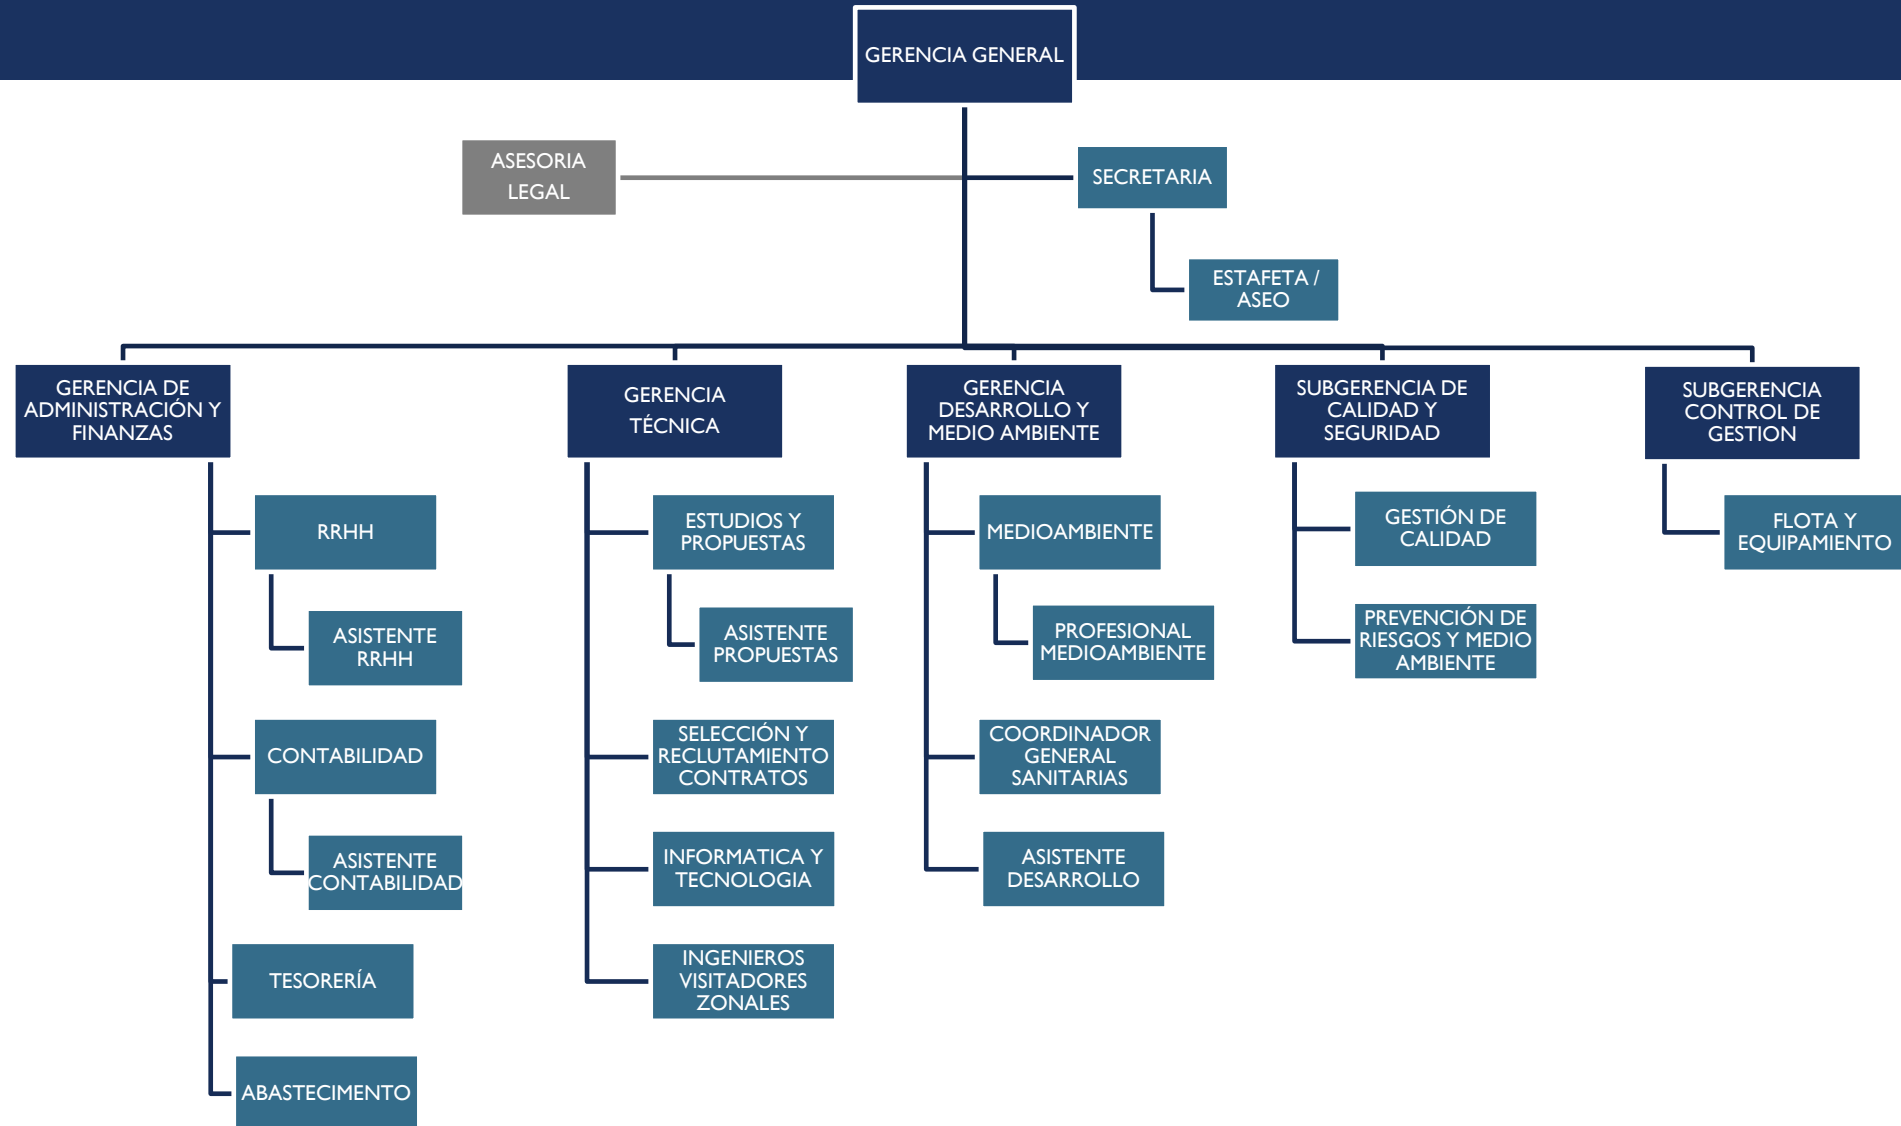

ESTRUCTURA ORGANIZACIONAL

Bogado
INGENIEROS CONSULTORES

noviembre de 2022

ESTRUCTURA ORGANIZACIONAL

ESTRUCTURA ORGANIZACIONAL

ESTRUCTURA ORGANIZACIONAL

ESTRUCTURA ORGANIZACIONAL

ESTRUCTURA ORGANIZACIONAL

ESTRUCTURA ORGANIZACIONAL

An aerial photograph of a multi-lane highway bridge spanning a lush green landscape. The bridge is supported by concrete pillars and carries several vehicles, including a large blue truck and a smaller white truck. The surrounding area is a mix of dense green forests and open green fields. In the background, rolling hills are visible under a soft, orange-hued sky, suggesting a sunset or sunrise. The word "GRACIAS" is overlaid in white capital letters in the center of the image.